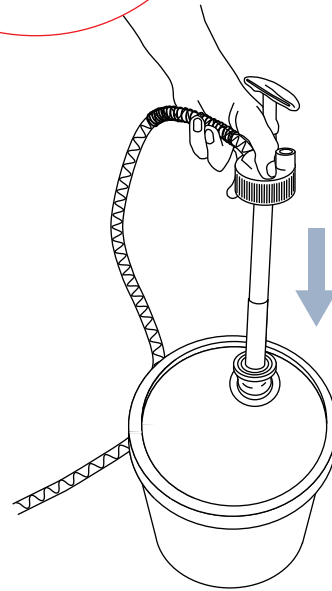

20 Litre Rieke Drum Adaptor

CB274S/CB274/CB274Y/CB274G CB274R/CB274BK/CB274OR

CB274S

- 20 Litre drum adaptor to suit containers with no thread on closure
- Female snap on opening of 40mm
- Male thread 2 1/4"
- Available in Blue only

SKU	COLOUR	NUMBER OF THREADS	THREAD START	INSIDE DIAMETER
CB274S	Blue	Snap On	0	40mm
CB274	Grey	3	1	38mm
CB274Y	Yellow	4	2	36mm
CB274BK	Black	3	1	40mm
CB274G	Green	3	2	33mm
CB274R	Red	3	1	35mm
CB274OR	Orange	4	2	35mm

All inquiries for closest distributors, please contact STM Australia

 **1300 131 531**

1
Pull up on the ring to extend the spout from the lid

2
Install drum adaptor

A: Snap On
CB274S

B: Screw In
CB274 CB274Y CB274BK
CB274G CB274R CB274BOR

3
Insert the oil pump

4
Push down

5
Screw Oil Pump on to adaptor

STM OIL PUMP
CA465G2

These adaptors are best used with the exclusive and unique STM pump (Part Number **CA465G2**) with our universal special threaded cap designed and engineered to suit most steel and plastic style drums.