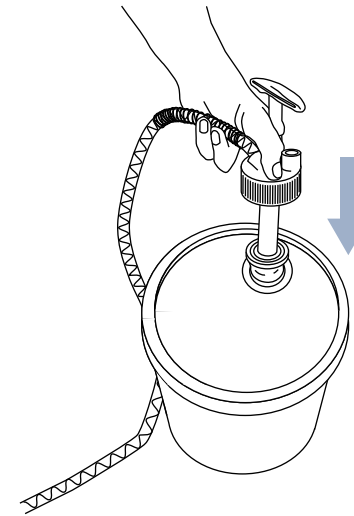

20 Litre Rieke Drum Adaptor

CB274S/CB274/CB274Y/CB274G CB274R/CB274BK/CB274OR

CB274S

- 20 Litre drum adaptor to suit containers with no thread on closure
- Female snap on opening of 40mm
- Male thread 2 1/4"
- Available in Blue only

SKU	COLOUR	NUMBER OF THREADS	THREAD START	INSIDE DIAMETER
CB274S	Blue	Snap On	0	40mm
CB274	Grey	3	1	38mm
CB274Y	Yellow	4	2	36mm
CB274BK	Black	3	1	40mm
CB274G	Green	3	2	33mm
CB274R	Red	3	1	35mm
CB274OR	Orange	4	2	35mm

All inquiries for closest distributors, please contact STM Australia

 **1300 131 531**

1
Pull up on the ring to extend the spout from the lid

2
Install drum adaptor

A: Snap On
CB274S

B: Screw In
CB274 CB274Y CB274BK
CB274G CB274R CB274BOR

3
Insert the oil pump

4
Push down

5
Screw Oil Pump on to adaptor

STM OIL PUMP
CA465G2

These adaptors are best used with the exclusive and unique STM pump (Part Number **CA465G2**) with our universal special threaded cap designed and engineered to suit most steel and plastic style drums.