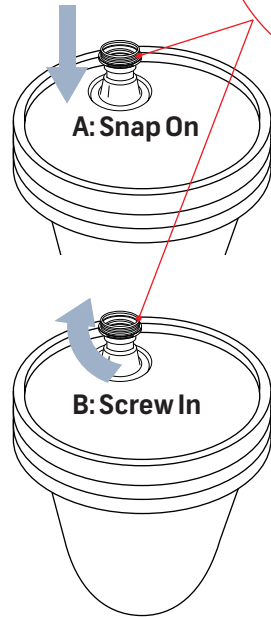

2
Install drum adaptor

A: Snap On
CB274S

B: Screw In
CB274   CB274Y   CB274BK
CB274G   CB274R   CB274BOR