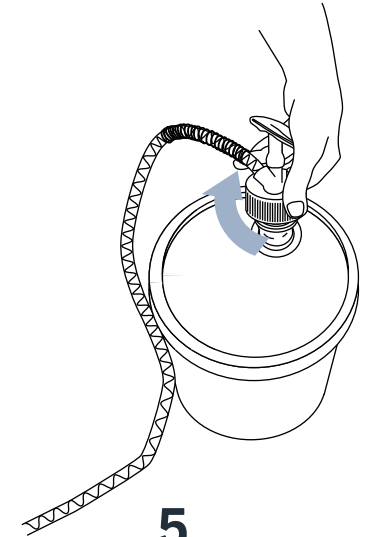

20 Litre Rieke Drum Adaptor

CB274S/CB274/CB274Y/CB274G CB274R/CB274BK/CB274OR

CB274S

- 20 Litre drum adaptor to suit containers with no thread on closure
- Female snap on opening of 40mm
- Male thread 2 1/4"
- Available in Blue only

SKU	COLOUR	NUMBER OF THREADS	THREAD START	INSIDE DIAMETER
CB274S	Blue	Snap On	0	40mm
CB274	Grey	3	1	38mm
CB274Y	Yellow	4	2	36mm
CB274BK	Black	3	1	40mm
CB274G	Green	3	2	33mm
CB274R	Red	3	1	35mm
CB274OR	Orange	4	2	35mm

All inquiries for closest distributors, please contact STM Australia

 **1300 131 531**

1
Pull up on the ring to extend the spout from the lid

2
Install drum adaptor

A: Snap On
CB274S

B: Screw In
CB274 CB274Y CB274BK
CB274G CB274R CB274BOR

3
Insert the oil pump

4
Push down

5
Screw Oil Pump on to adaptor

STM OIL PUMP
CA465G2

These adaptors are best used with the exclusive and unique STM pump (Part Number **CA465G2**) with our universal special threaded cap designed and engineered to suit most steel and plastic style drums.