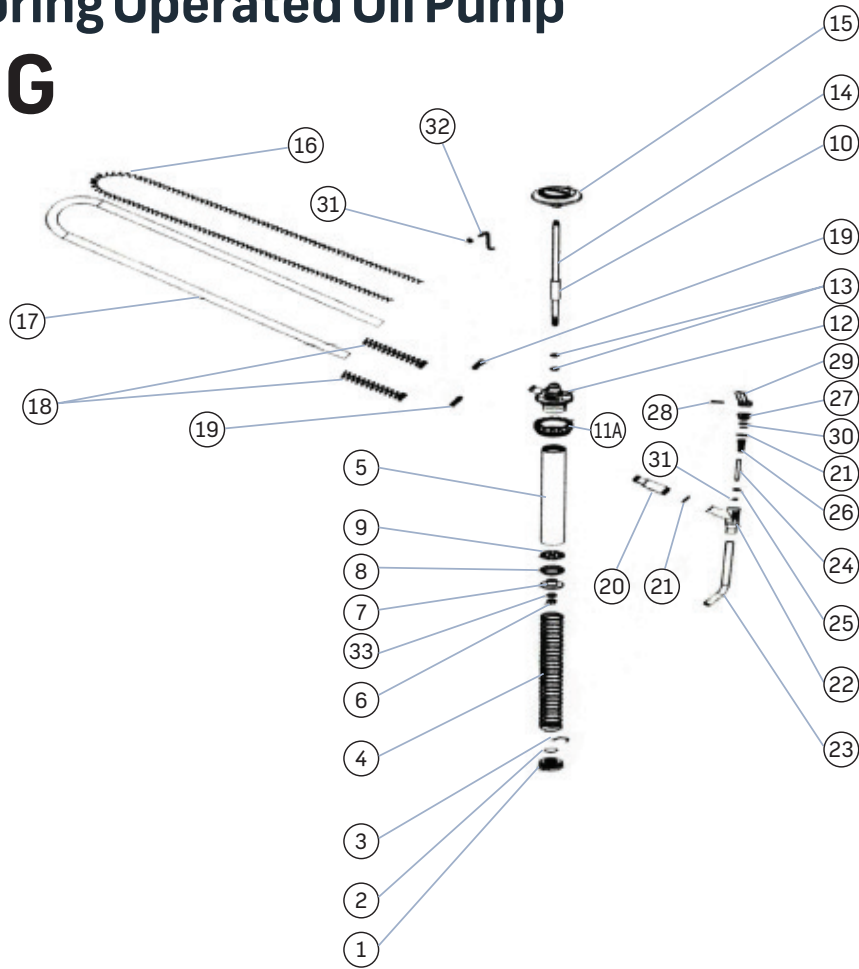

20 Litre Spring Operated Oil Pump CA480G

PART NO.	DESCRIPTION	QTY/SET
1	Foot valve house	1
2	Washer	1
3	U-Pin	1
4	Cylinder Spring	1
5	Pump Cylinder	1
6	Piston Nut	1
7	Piston Valve	1
8	Piston Base	1
9	Piston	1
10	Sleeve	1
11A	Mounting Adaptor	1
12	Pump Head	1
13	O-Ring	2
14	Piston Rod	1
15	Plastic Handle	1
16	Hose Spring	1
17	Hose	1

PART NO.	DESCRIPTION	QTY/SET
18	Spring Sleeve	2
19	Hose Clamp	2
20	Gun Body Inlet	1
21	O-Ring	2
22	Gun Body	1
23	Nozzle	1
24	Gun Shaft	1
25	Gun Piston	1
26	Gun Spring	1
27	Gun Screw	1
28	Spring Pin	1
29	Gun Trigger	1
30	O-Ring	2
31	Shaft Nut	2
32	Head Pin	1
33	Spring Washer	1