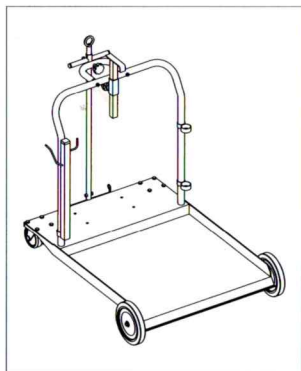

Drum Application: 180-220kgs/400lbs

Parts List

Code	Name	Quantity
1	Accessories	1
2	Drum holder Support	1
3	Handle	1
4	Pump support	2
5	Hexagon Screw Set	3
6	Stopper	1
7	Accessories Support	1
8	Hexagon Bolt	8
9	Washer	8
10	Nut	8
11	Wheel with brake	1
12	Hexagon Bolt	2
14	Wheel	2

Code	Name	Quantity
15	Axle	2
16	Hexagon Bolt	2
17	Trolley Top	1
18	Joint Pin	1
19	Handle Joint	1
20	Hairpin Clip	2
21	Stopper	2
22	Handle Grip	1
23	Hexagon head screw	1
24	Nut	1
25	Movable Handle	1
26	Handle Support	1
27	Wheel without brake	1
28	Hexagon head screw	2