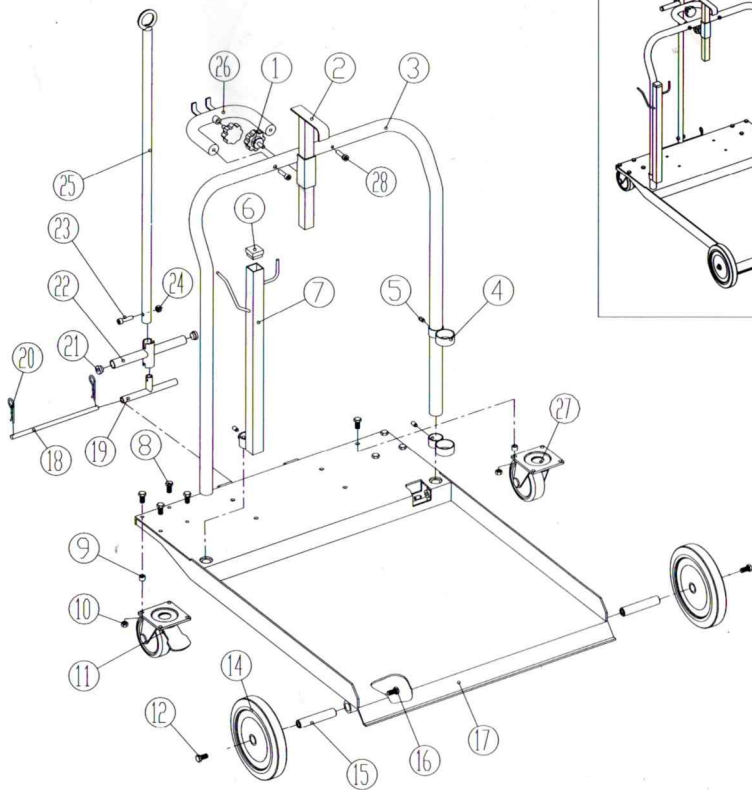

Drum Application: 180-220kgs/400lbs

Parts List

Code	Name	Quantity
1	Accessories	1
2	Drum holder Support	1
3	Handle	1
4	Pump support	2
5	Hexagon Screw Set	3
6	Stopper	1
7	Accessories Support	1
8	Hexagon Bolt	8
9	Washer	8
10	Nut	8
11	Wheel with brake	1
12	Hexagon Bolt	2
14	Wheel	2

Code	Name	Quantity
15	Axle	2
16	Hexagon Bolt	2
17	Trolley Top	1
18	Joint Pin	1
19	Handle Joint	1
20	Hairpin Clip	2
21	Stopper	2
22	Handle Grip	1
23	Hexagon head screw	1
24	Nut	1
25	Movable Handle	1
26	Handle Support	1
27	Wheel without brake	1
28	Hexagon head screw	2