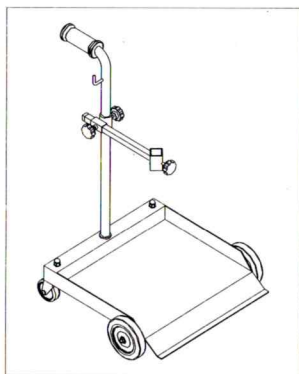

Drum Application: 20-60kgs/120lbs

Parts List

Code	Name	Quantity
1	Screw	1
2	Trolley Top	1
3	Handle	1
4	Handle Cover	1
5	Drum Support	1
6	Adjustable Cover	1
7	Adjustable Pole	1
8	Hexagon Bolt	2
9	Handle Wheel	3
10	Accessory	1

Code	Name	Quantity
11	Blocker	1
12	M6 Bolt	2
13	Washer	2
14	M8 Bolt	2
16	Wheel	2
17	Swivelling Wheel	2
18	Acorn Nut	2
19	Washer	2
20	Washer	2