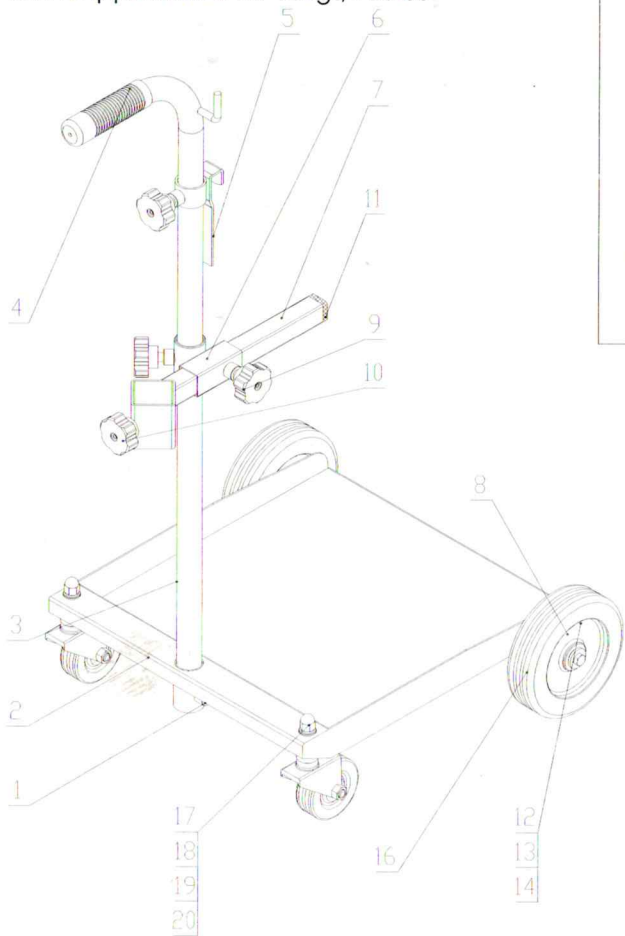

Drum Application: 20-60kgs/120lbs

Parts List

Code	Name	Quantity
1	Screw	1
2	Trolley Top	1
3	Handle	1
4	Handle Cover	1
5	Drum Support	1
6	Adjustable Cover	1
7	Adjustable Pole	1
8	Hexagon Bolt	2
9	Handle Wheel	3
10	Accessory	1

Code	Name	Quantity
11	Blocker	1
12	M6 Bolt	2
13	Washer	2
14	M8 Bolt	2
16	Wheel	2
17	Swivelling Wheel	2
18	Acorn Nut	2
19	Washer	2
20	Washer	2